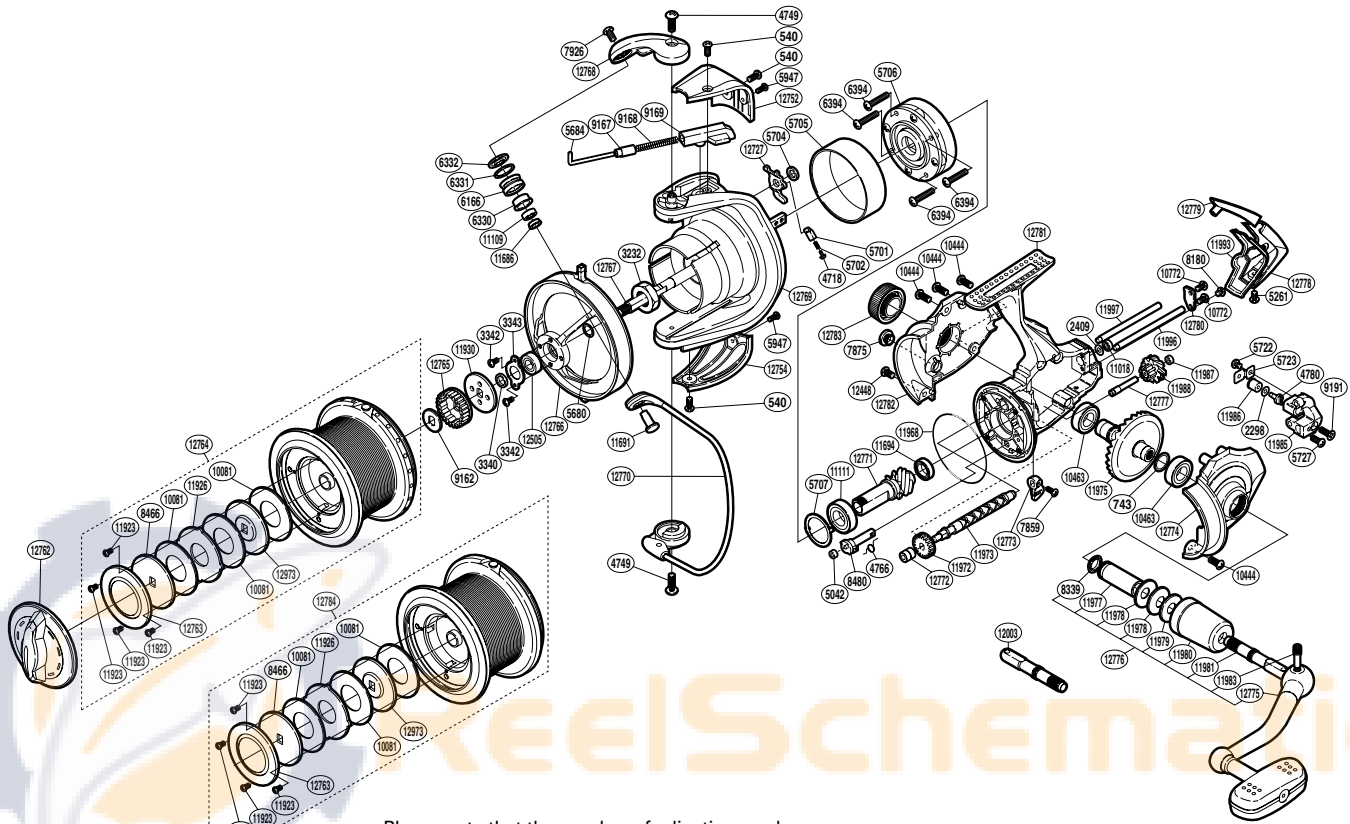

SHIMANO

AERO TECHNIUM SA-RB

AR TECH-10000XSB

(1SH019000G)

Please note that the number of adjusting washers may not be the same as shown in the exploded views. (Adjustment will vary with each individual product.)